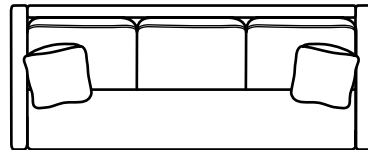

726 Nolan Sofas & Sectionals

- Features:
- Shelter Track Arms
 - Wood Base w/ Tapered Legs
 - Box Border Seats & Backs
 - Comfort Blend Seating
 - Standard w/ Welting or Optional Top Stitching
 - Available in all Stains, Paints, Antiques and Premium Finishes

726-001 Chair
39 W 36 D 37 H 29 AH 19 SH

726-011 3-Over-3 Sofa
90 W 36 D 37 H 29 AH 19 SH

726-0111 3-Over-Bench Sofa
90 W 36 D 37 H 29 AH 19 SH

726-009 Ottoman
32 W 23 D 18 H

726-080 RSF Sofa
84 W 36 D 37 H 29 AH 19 SH